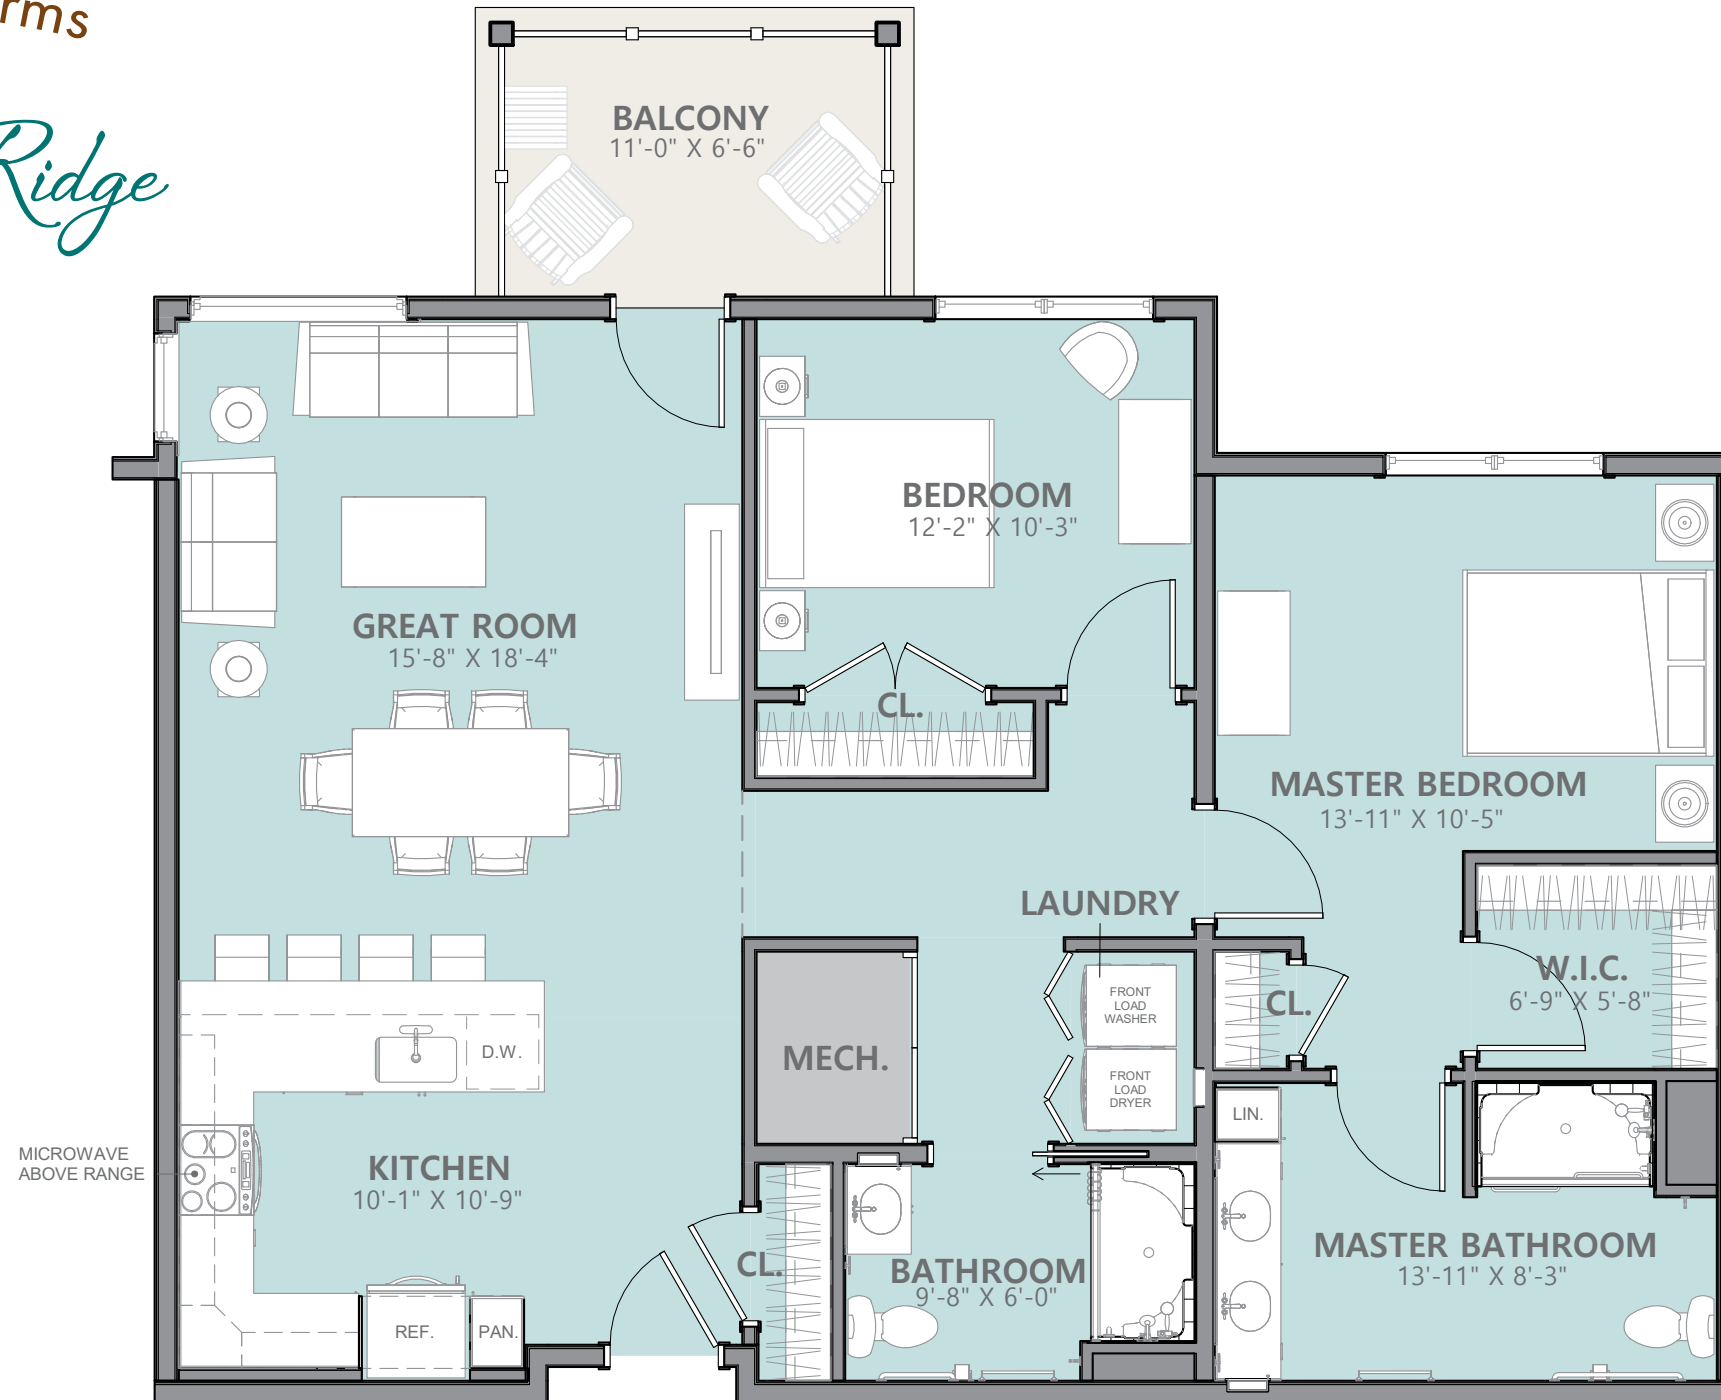

Givens Highland Farms
Brookside & Vista Ridge
 APARTMENTS

Notes

July 2021

Two Bedroom

1,186 SF ▪ 2 BEDS ▪ 2 BATHS

Plans are subject to change.