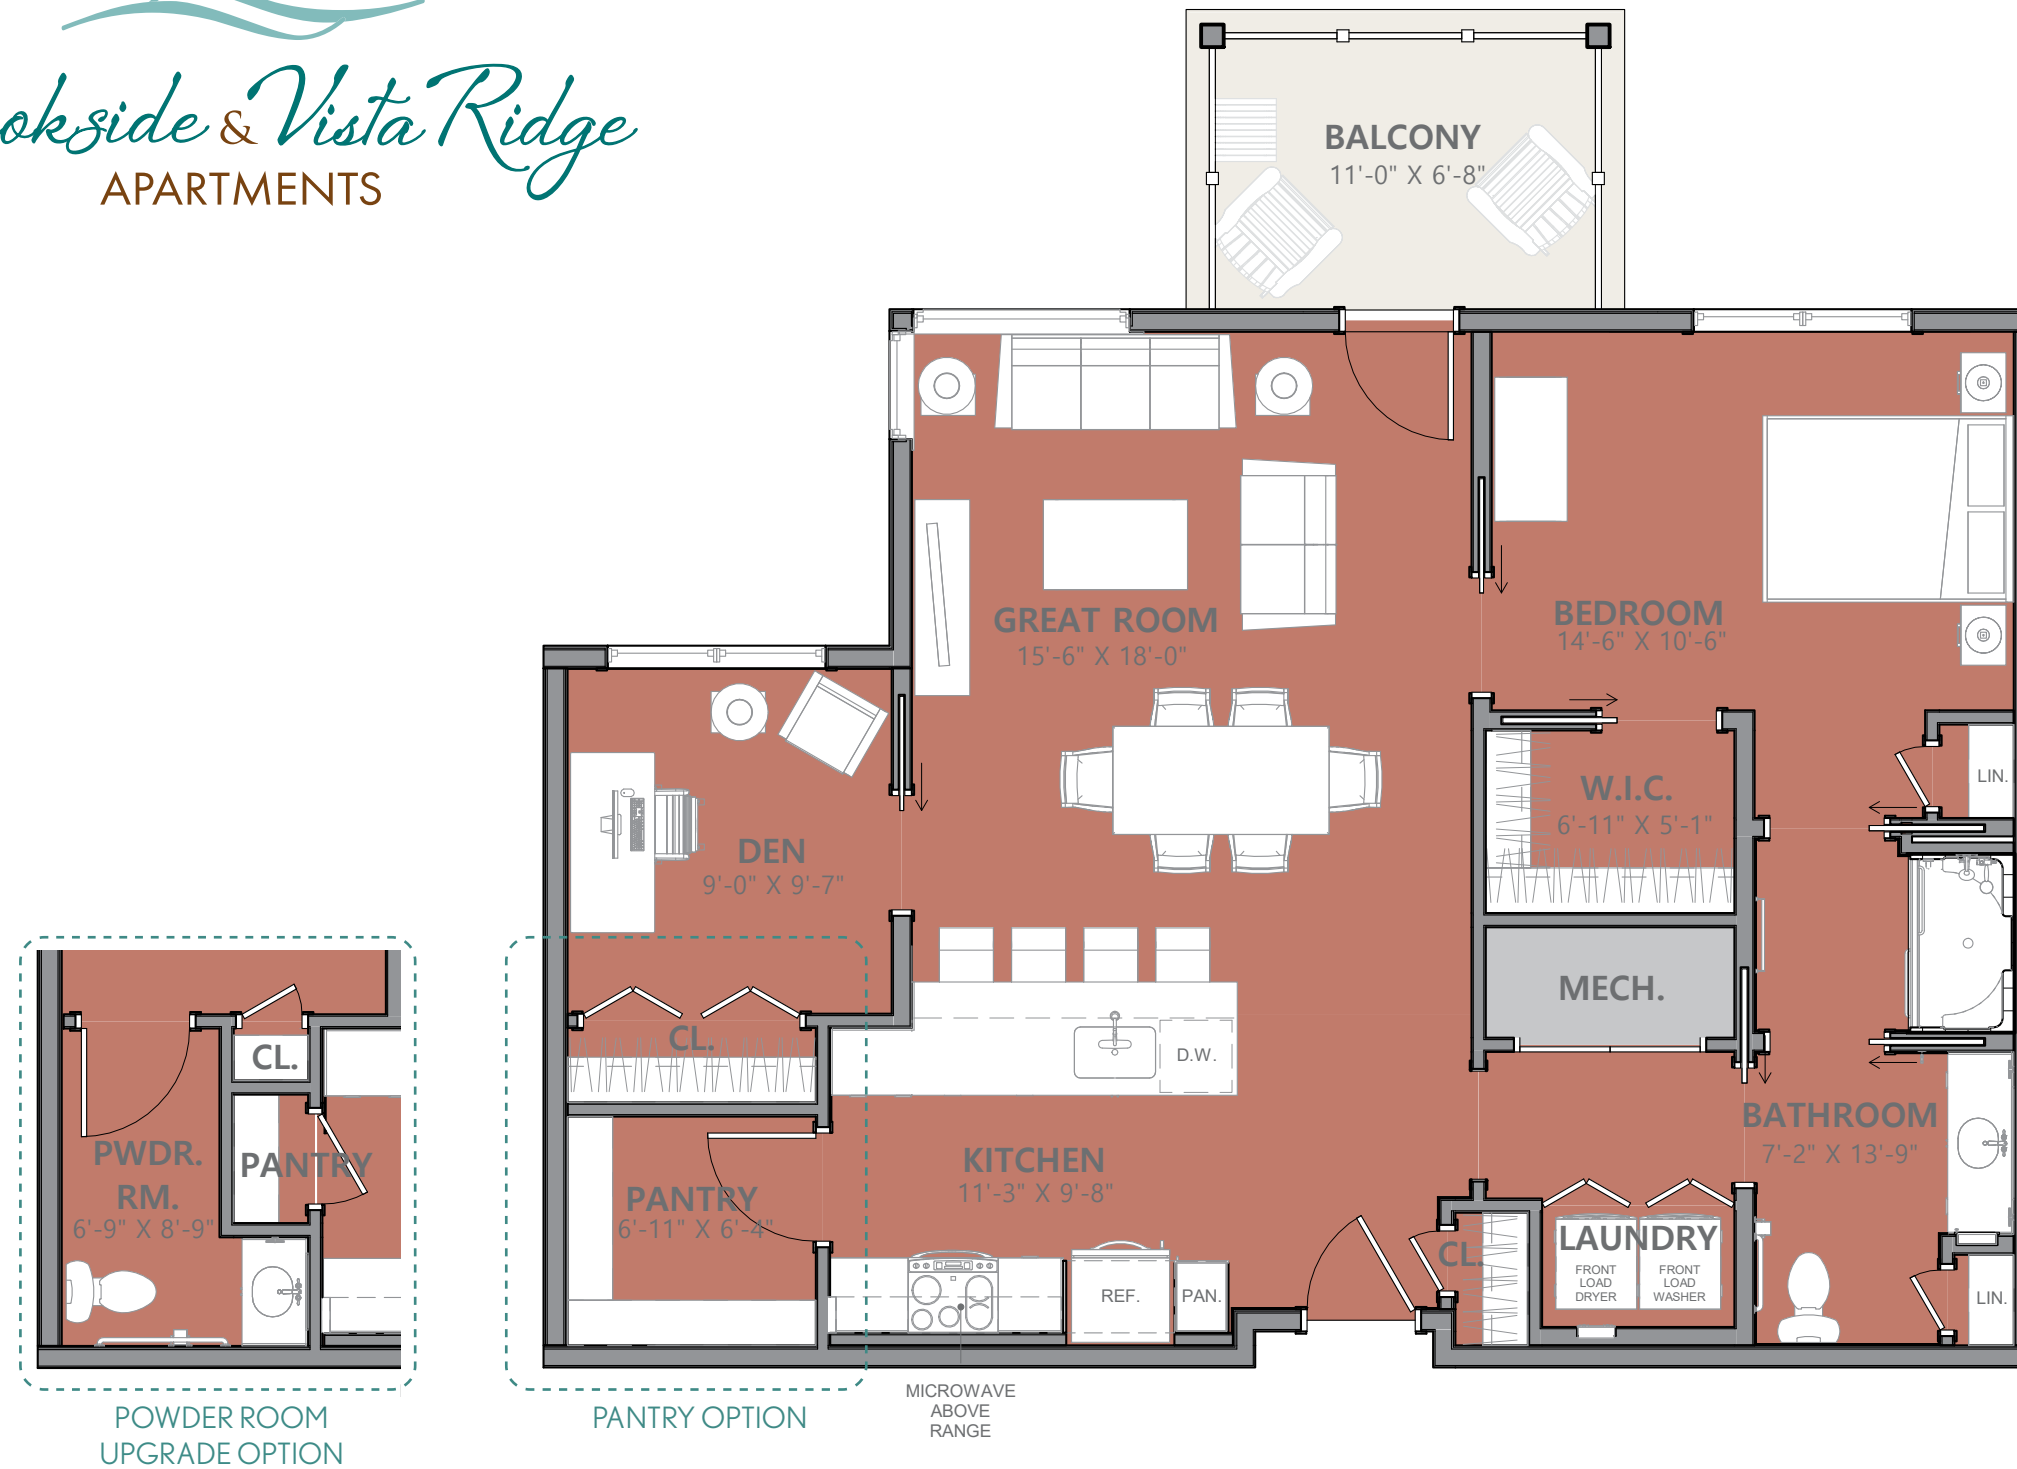

Givens Highland Farms

Brookside & Vista Ridge  
APARTMENTS

Notes

One Bedroom Den Expanded

1,024 SF ▪ 1 BED + DEN ▪ 1 BATH

July 2021

Plans are subject to change.